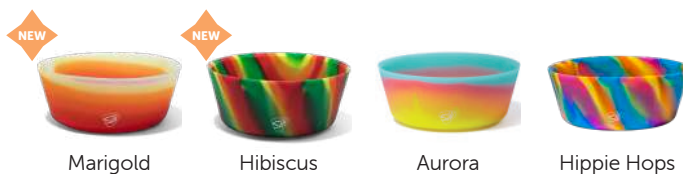

Lidded Bowl
10 oz

Lidded Bowl
20 oz

Lidded Bowl
30 oz

Squeeze-A-Bowl
18 oz

Aqua-Fur Dog Bowl
1 L

Unbreakable. Dishwasher-Safe. Freezer-Safe. Microwave-Safe. BPA-Free.

Review

Bought these to see if they would be a good food storage solution for my mom. Needed something non-breakable and something that could go from refrigerator to microwave. These are great.

ASSORTED ACCESSORIES

Add variety and value with our collection of Silipint lids and straws! Mix and match to find the perfect pairing or create your unique drinkware.

Silistraw
3-Pack
8 oz

Icicle
Aqua
Classic Orange