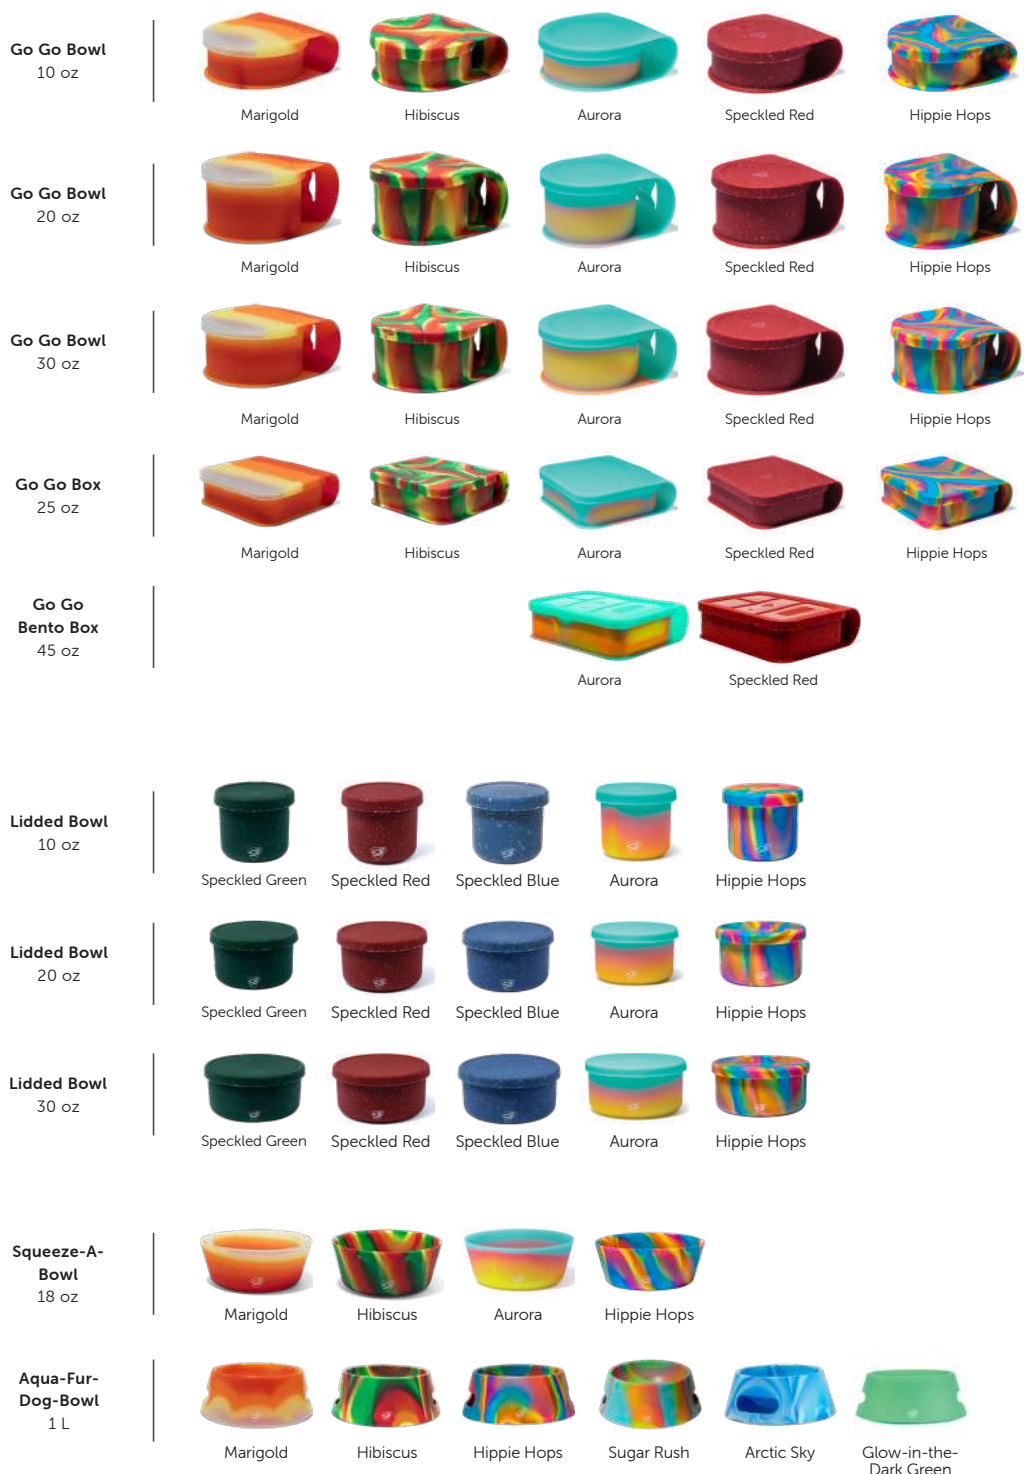

Straw 3-Pack
16/22/32 oz

Stopper Straw + Lid
8 oz

Stopper Straw + Lid
16-32 oz

Original 2-in-1 Lid
8 oz

Original 2-in-1 Lid
16-32 oz

Flip Lid
12 oz

Flip Lid
16-32 oz

WEIGHTS & MEASURES

	Volume (ml)	Volume (fl. oz)	Weight (g)	Weight (oz)	Height (mm)	Height (in)	Width (mm)	Width (in)	Depth (mm)	Depth (in)
Humbler 32 oz. 	X	32	X	X	X	X	X	X	X	X
Beer Stein 28 oz. 	X	28	X	X	X	X	X	X	X	X
Coffee Cup 16 oz. 	X	16	X	X	X	X	X	X	X	X