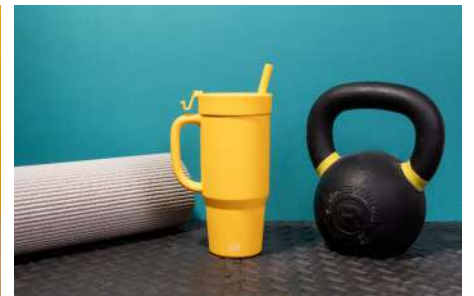

ALL-NEW HUMBLER

Introducing the NEW Humbler – yep, that’s a tumbler with a handle! Our 32 oz straw tumbler now comes with a sturdy ergonomic handle, that is easy to grip, grab, and go.

Humbler
32 oz

Unbreakable. Dishwasher-Safe. Freezer-Safe. Microwave-Safe. BPA-Free.