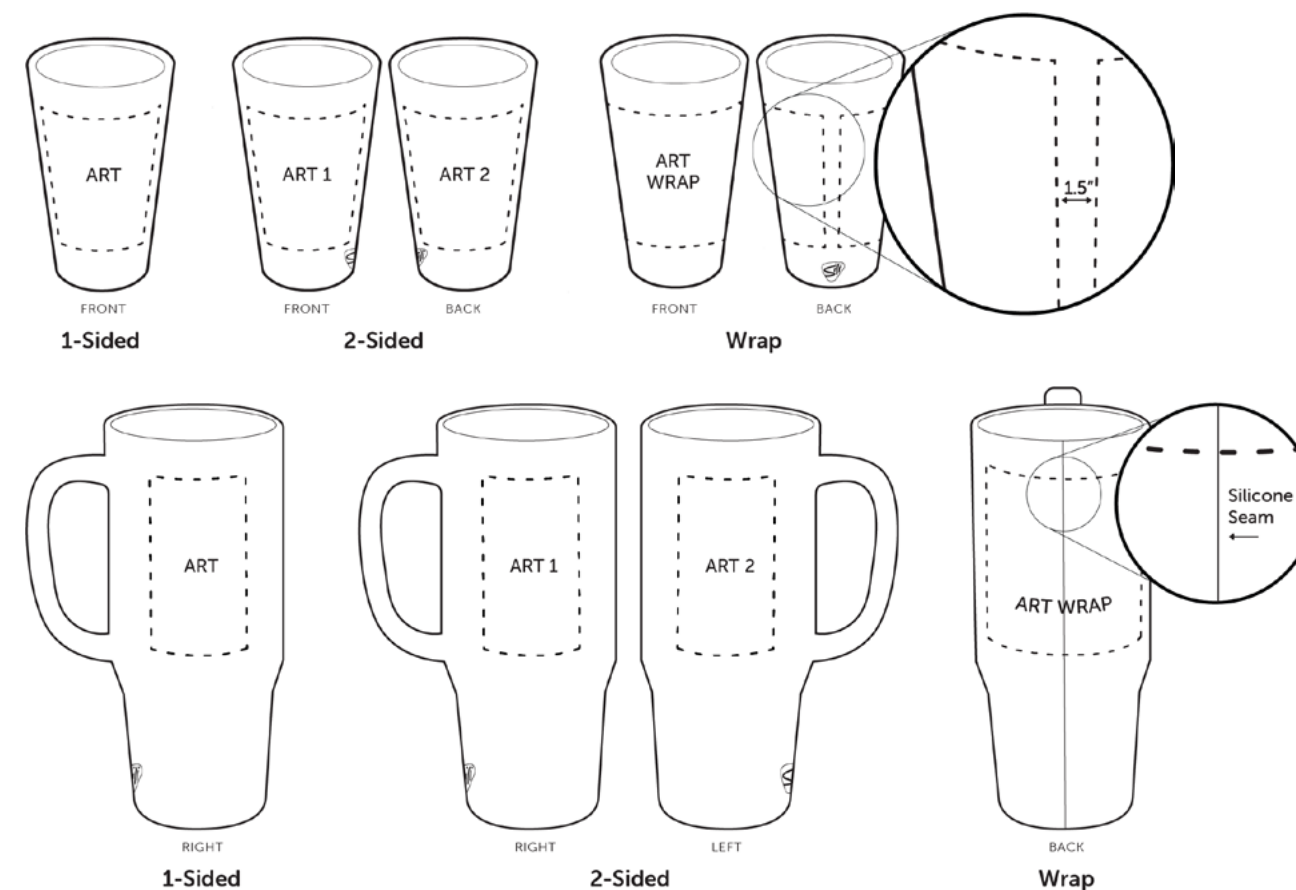

MINIMUMS & ORDER QUANTITIES

Minimum Drinkware order guidelines:

1. Order quantities are based on product. Contact Customer Experience for info
   - **1 artwork** per the above 72 pieces
   - **1 ink color** per the above artwork
2. Minimum Foodware and/or Accessory order guidelines:
3. **24 pieces** of the same size product
   - **1 artwork** per the above 24 pieces
   - **1 ink color** per the above artwork

PLEASE NOTE: Aqua-Fur Dog Bowls have a minimum order quantity of 36 pcs.

*Minimums subject to change.
*Please contact us for the most up-to-date information.

PRODUCTION TIME

Contact Customer Experience to check on the current production time. Production will be calculated from the date of mockup, sales order, and payment approval. Any changes made afterward could delay the delivery date.

ARTWORK SUBMISSIONS

Print-ready is defined as:

- Black and white vector
- Clean and sharp lines
- No background shape or color
- No alterations required

*Silipint® reserves the right to reject or rework any art that is not print-ready. Alterations will be charged at $150/hr and will be quoted before a mockup is produced.

HOW TO ORDER

For more information about custom print options, visit silipint.com

Ready to order? Email us at support@silipint.com or call 541.550.7255 to connect with our Customer Experience team.

ART PLACEMENT